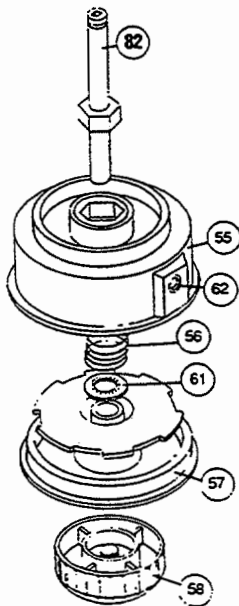

BOOM & TRIMMER PARTS - RYAN 262

Item	Part No.	Description
55	153314	Outer Spool
56	610317	Spring
57	145144	Inner Reel
58	153066	Bump Head Knob Assembly
59	682061	Blade Assembly
60	682064	Flexible Drive Shaft
61	610660	Retainer (10 pack)
62	145566	Eyelet
63	145567	Washer
64	153315	Drive Shaft Housing Assembly
65	682060	Lower Clamp Assembly
66	153316	Throttle Cable Housing Assembly
67	145568	D-Handle
68	153317	D-Handle Hardware Assembly
69	610314	Throttle Trigger Spring