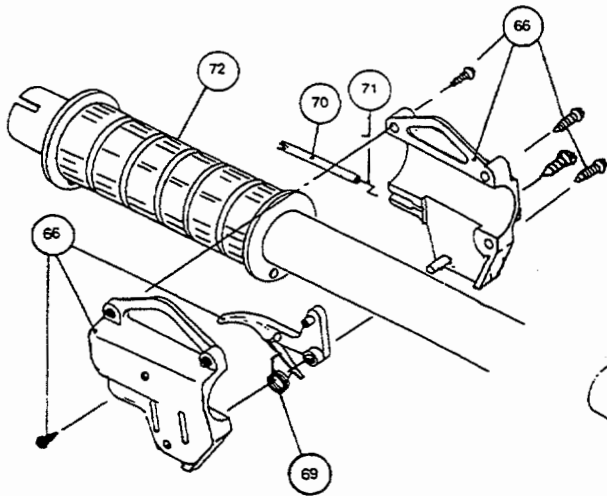

BOOM & TRIMMER PARTS - RYAN 262

Item	Part No.	Description
55	153314	Outer Spool
56	610317	Spring
57	145144	Inner Reel
58	153066	Bump Head Knob Assembly
59	682061	Blade Assembly
60	682064	Flexible Drive Shaft
61	610660	Retainer (10 pack)
62	145566	Eyelet
63	145567	Washer
64	153315	Drive Shaft Housing Assembly
65	682060	Lower Clamp Assembly
66	153316	Throttle Cable Housing Assembly
67	145568	D-Handle
68	153317	D-Handle Hardware Assembly
69	610314	Throttle Trigger Spring

Item	Part No.	Description
70	682062	Throttle Cable Housing Assembly
71	610315	Throttle Cable
72	610313	Main Handle Grip
*73	610375	Monofil Cutting Line 50 ft. (2 fills)
75	145569	Anti-Rotation Screw
76	153318	Guard Mounting Screw Assembly
77	145570	Retaining Ring
*78	153326	Cutting Head Complete
*79	153328	Replacement Single Line Cartridge
80	153312	Bushing Housing Assembly
81	154565	Guard and Blade Assembly
82	153313	Spool Shaft