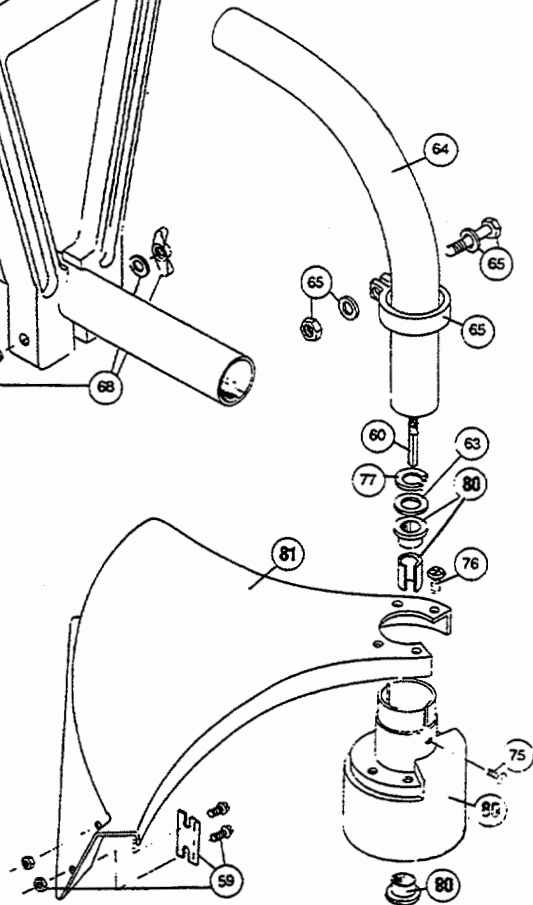

BOOM & TRIMMER PARTS - RYAN 262

Item	Part No.	Description
55	153314	Outer Spool
56	610317	Spring
57	145144	Inner Reel
58	153066	Bump Head Knob Assembly
59	682061	Blade Assembly
60	682064	Flexible Drive Shaft
61	610660	Retainer (10 pack)
62	145566	Eyelet
63	145567	Washer
64	153315	Drive Shaft Housing Assembly
65	682060	Lower Clamp Assembly
66	153316	Throttle Cable Housing Assembly
67	145568	D-Handle
68	153317	D-Handle Hardware Assembly
69	610314	Throttle Trigger Spring

Item	Part No.	Description
70	682062	Throttle Cable Housing Assembly
71	610315	Throttle Cable
72	610313	Main Handle Grip
*73	610375	Monofil Cutting Line 50 ft. (2 fills)
75	145569	Anti-Rotation Screw
76	153318	Guard Mounting Screw Assembly
77	145570	Retaining Ring
*78	153326	Cutting Head Complete
*79	153328	Replacement Single Line Cartridge
80	153312	Bushing Housing Assembly
81	154565	Guard and Blade Assembly
82	153313	Spool Shaft