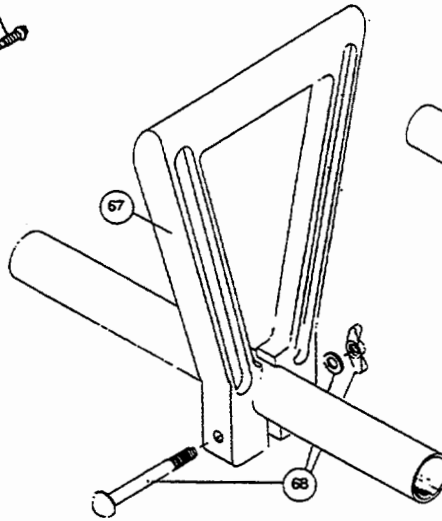

BOOM & TRIMMER PARTS - RYAN 262

Item	Part No.	Description
55	153314	Outer Spool
56	610317	Spring
57	145144	Inner Reel
58	153066	Bump Head Knob Assembly
59	682061	Blade Assembly
60	682064	Flexible Drive Shaft
61	610660	Retainer (10 pack)
62	145566	Eyelet
63	145567	Washer
64	153315	Drive Shaft Housing Assembly
65	682060	Lower Clamp Assembly
66	153316	Throttle Cable Housing Assembly
67	145568	D-Handle
68	153317	D-Handle Hardware Assembly
69	610314	Throttle Trigger Spring